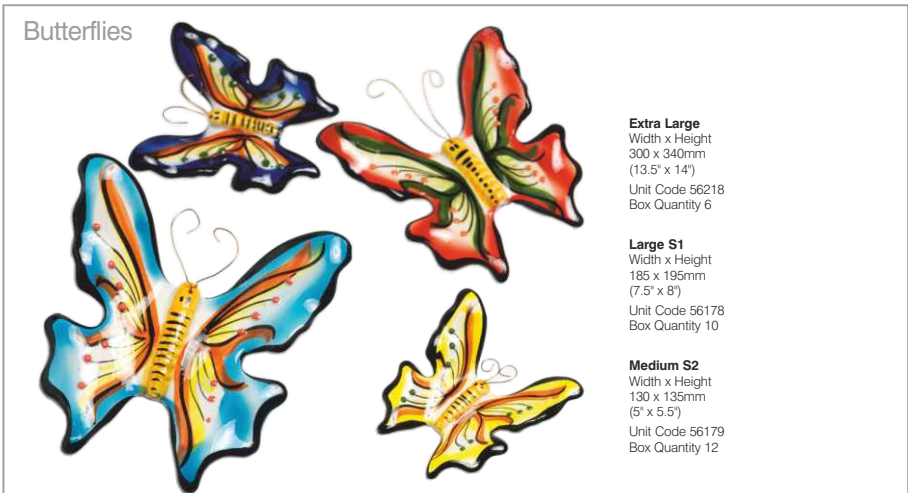

Naylor Lime Tree

Hand painted & Frost Resistant

Moon Plaque

Moon Plaque
Width x Height 185 x 215mm (7.5" x 8.5")
Unit Code 56245
Box Quantity 10

Naylor Lime Tree

Hand painted & Frost Resistant

Doves

Doves
Width x Height
335 x 152mm
(14" x 6")
Unit Code 56241
Box Quantity 9