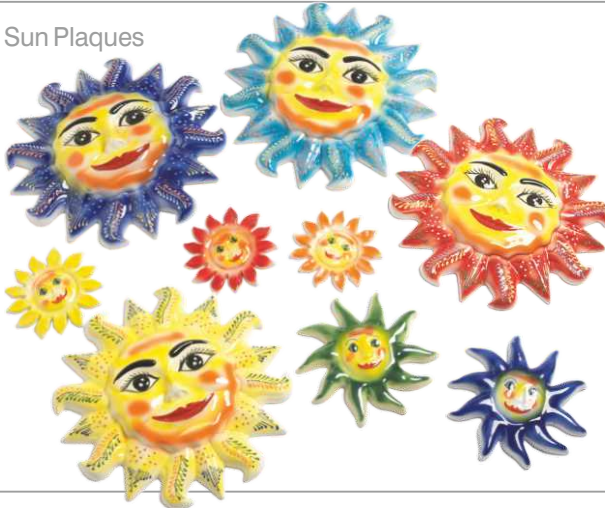

Naylor Lime Tree

Hand painted & Frost Resistant

Wall Lizards

Wall Lizards
 Width x Height 230 x 80mm (9" x 3")
 Unit Code 56176
 Box Quantity 8

Sun Plaques

Super Sun
 Diameter x Height 405 x 405mm (16" x 16")